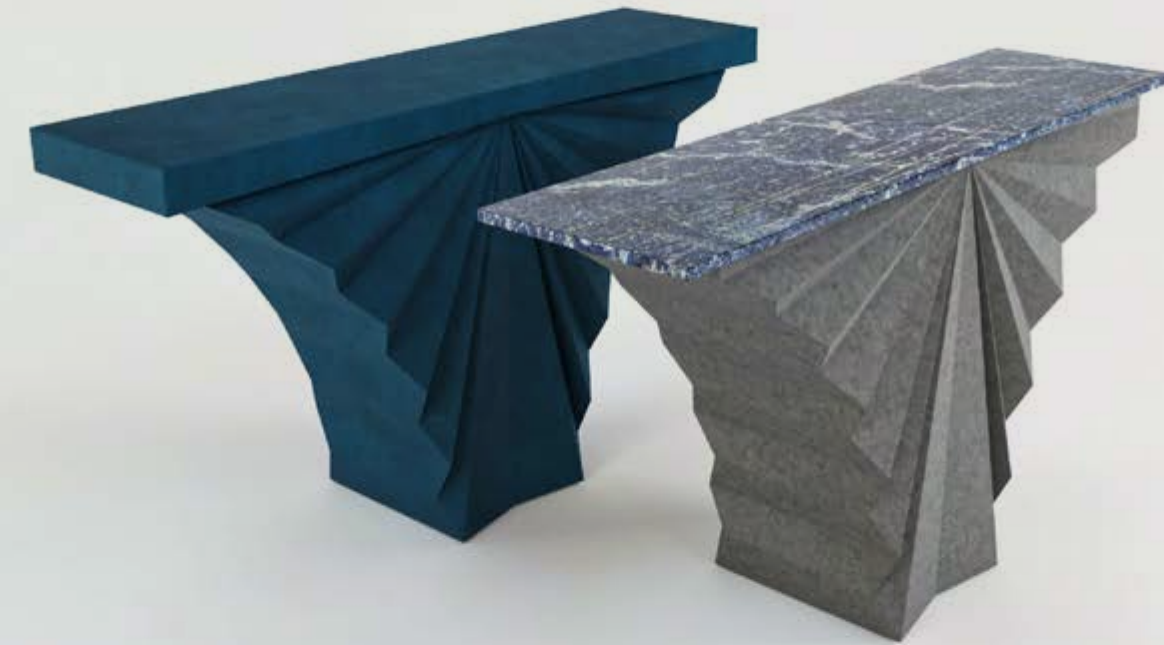

Ena &

AN ICONIC COLLECTION

NIKI CONSOLE